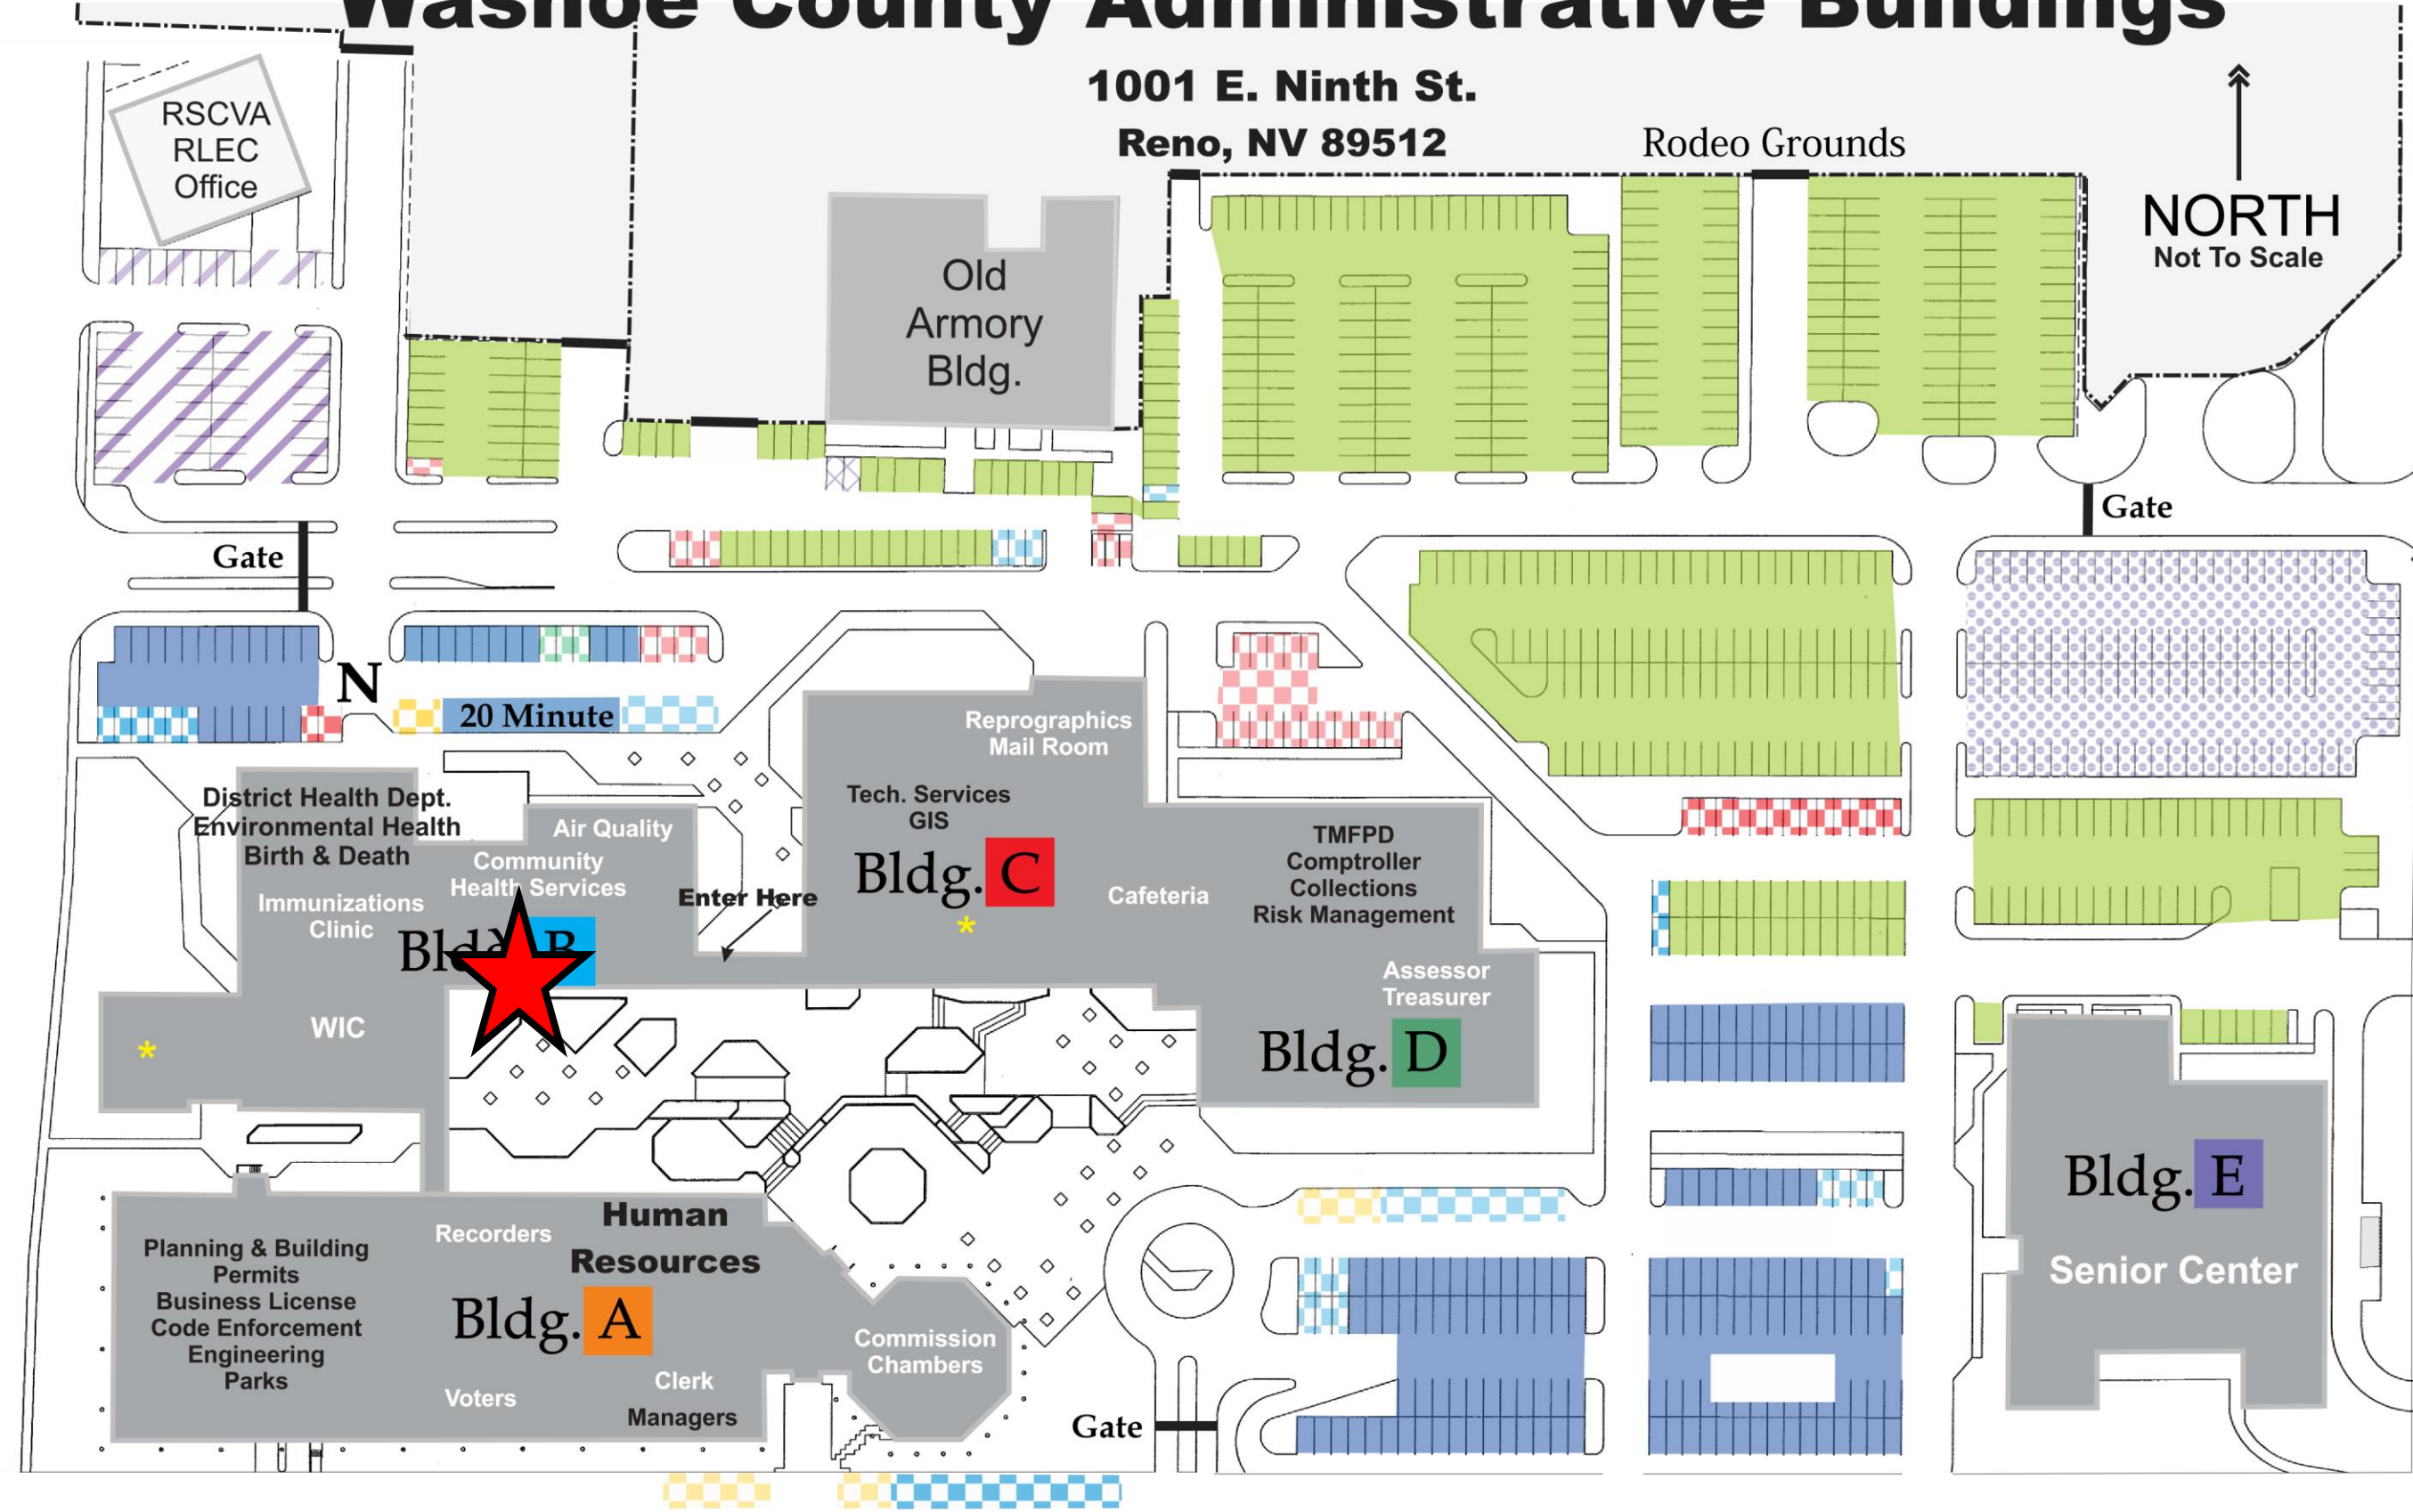

Washoe County Administrative Buildings

1001 E. Ninth St.
Reno, NV 89512

Rodeo Grounds

NORTH
Not To Scale

Wells Ave.

Sutro St.

E 9th Street

← To Interstate 80

Spokane St

Quincy St

E 8th St